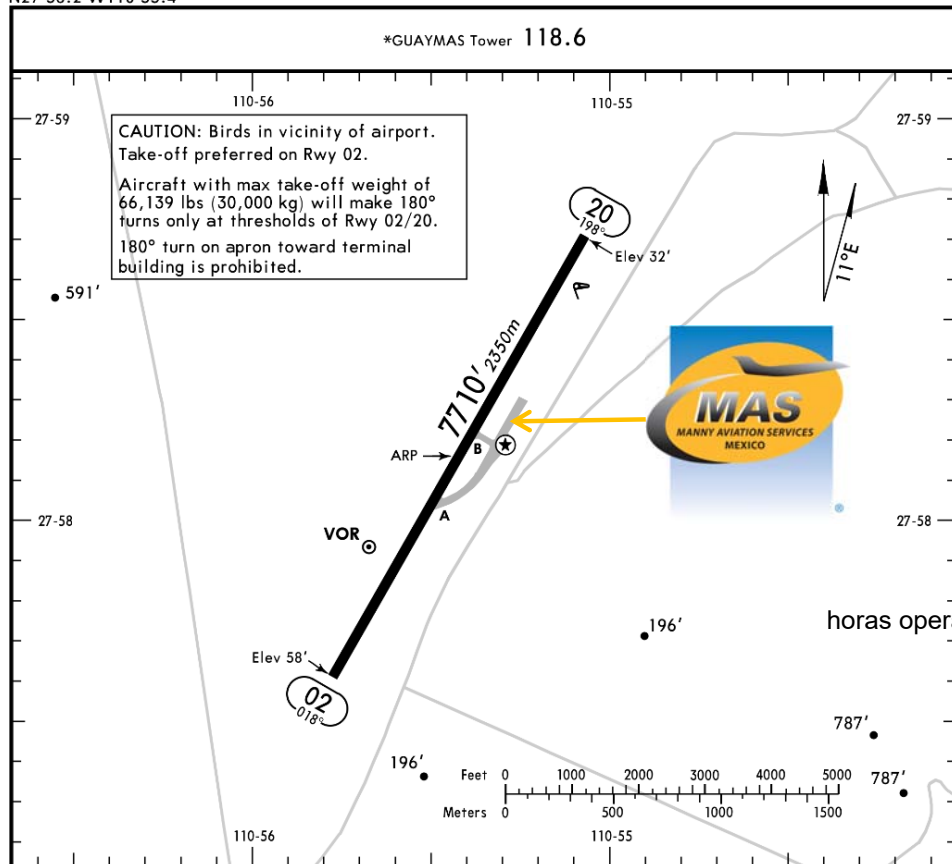

MMGM / GYM
AEROPUERTO INTERNACIONAL GRAL. JOSÉ MARÍA YÁNEZ

MMGM/GYM
 Apt Elev 59'
 N27 58.2 W110 55.4

JEPPESEN
 18 JAN 13 (13-1)

GUAYMAS, MEXICO
 GEN JOSE MARIA YANEZ INTL

Dirección

Carretera a San José Km 3.5
 Guaymas, Sonora.

RWY	USABLE LENGTHS	LANDING BEYOND		TAKE-OFF	WIDTH
		Threshold	Glide Slope		
02 20	PAPI-L (angle 3.0°)				148' 45m

TAKE-OFF

	Rwy 02	Rwy 20
1 & 2 Eng	DAY	DAY
3 & 4 Eng	1000-2¾	VFR

Address:

MANNY AVIATION SERVICES