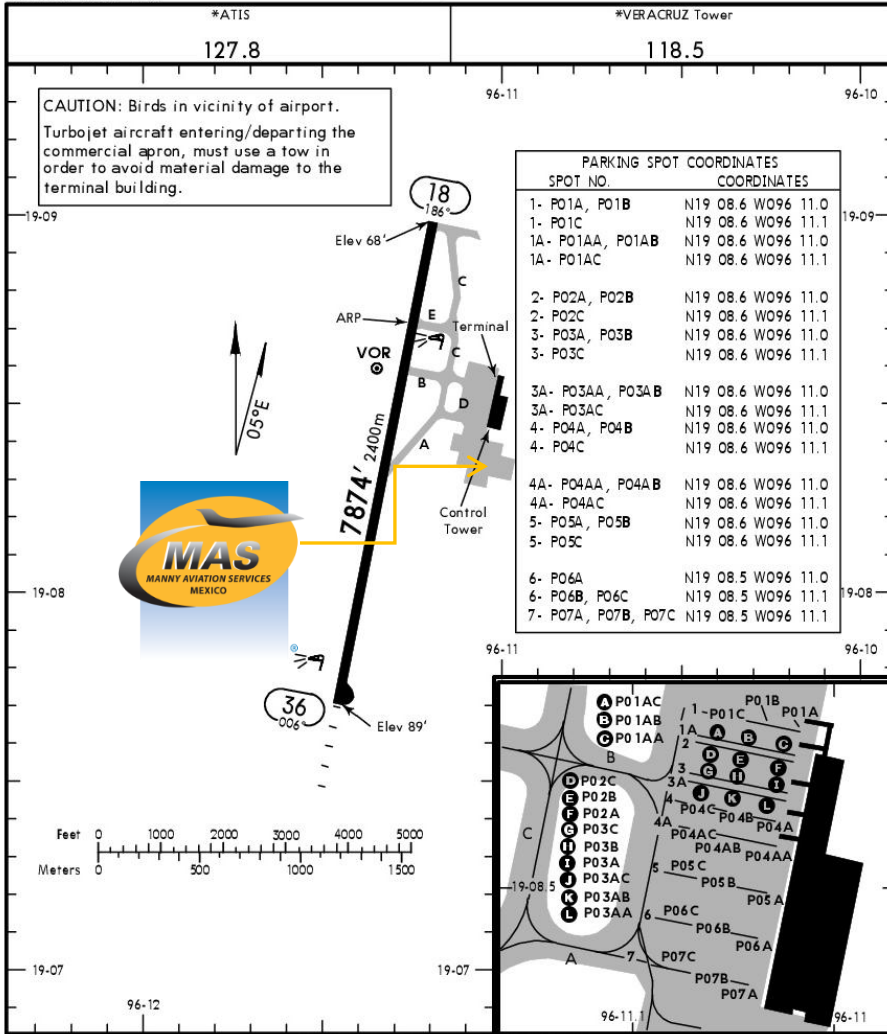

# MMVR / VER GEN. HERIBERTO JARA INTERNACIONAL AIRPORT

**MMVR/VER**  
Apt Elev **90'**  
N19 08.7 W096 11.2

**JEPPESEN**  
30 DEC 16 **10-9** **Eff 5 Jan**

**VERACRUZ, MEXICO**  
GEN HERIBERTO JARA INTL

**Address:**  
Las Bajadas s/n. ZC. 91698.  
**Telephone:** +52 (722) 273 0981.

**Fuel method of payment:**  
Credit card, debit card, cash, Uvair-World Fuel card or ASA release.

**AMEX is not accepted.**

**Fire Cat: VI**

RWY	HIRL	PAPI-L (angle 3.0°)	USABLE LENGTHS			
			Threshold	Glide Slope	TAKE-OFF	WIDTH
18	HIRL	PAPI-L (angle 3.0°)				148'
36	HIRL	SALSF PAPI-L (angle 3.0°)				45m