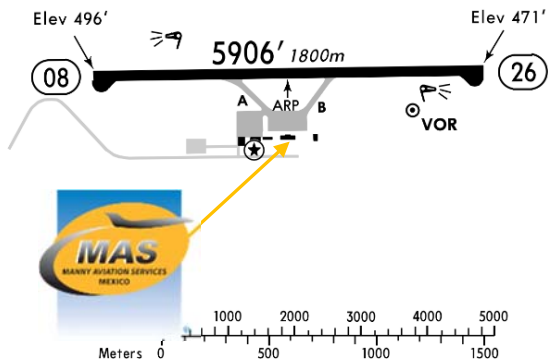

Customs and Immigration: NOT AVAILABLE

Fuel available: Avgas 100/130 & Jet A

Fire Cat: IV

ATC

TWR/PAZ | 118.9 MHZ

IFR FLIGHTS

VOR/DME PAZ | 115.5 MHZ

*POZA RICA Tower 118.9

CAUTION: Birds in vicinity of airport.

ADDITIONAL RUNWAY INFORMATION

RWY	HIRL	REIL	PAPI-L (angle 3.0°)	USABLE LENGTHS		TAKE-OFF	WIDTH
				Threshold	Glide Slope		
08 26	HIRL	REIL	PAPI-L (angle 3.0°)				148' 45m
	HIRL	REIL	PAPI-R (angle 3.0°)				