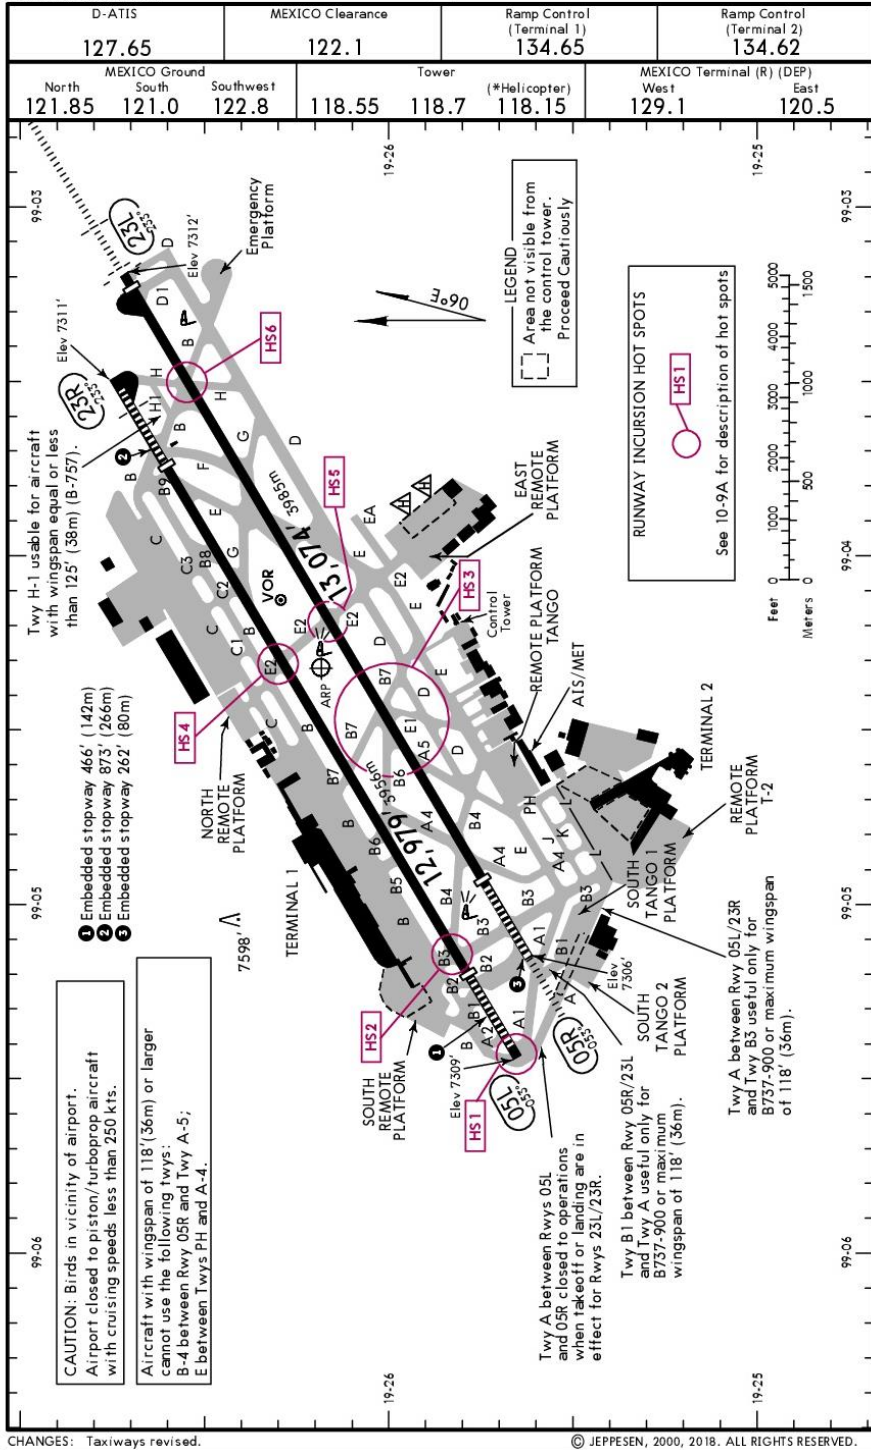

MMM / MEX
BENITO JUAREZ INTERNATIONAL AIRPORT

MMM/MEX

Apt Elev 7316'
N19 26.2 W099 04.3

JEPPESEN
4 MAY 18 (10-9)

MEXICO CITY, MEXICO
BENITO JUAREZ INTL

Address:

Av. Cap. Carlos Leon s/n, Delegación Venustiano Carranza C.P. 15620

Telephone +52 (722) 273 0981

Operational information:

Operational hours: 24Hrs
Fuel available: Avgas 100/130 Jet A1
Fire Cat: IX

CHANGES: Taxiways revised.

© JEPPESEN, 2000, 2018. ALL RIGHTS RESERVED.

MMM / MEX
BENITO JUAREZ INTERNATIONAL AIRPORT

Arrivals

1. Upon arrival Crew must follow ATC instructions to taxi into requested hangar.
2. Crew and passengers' passports will be given to Immigration Agents.
3. The whole procedure will take around 20-30 min. this will depends on how many passengers arrive.