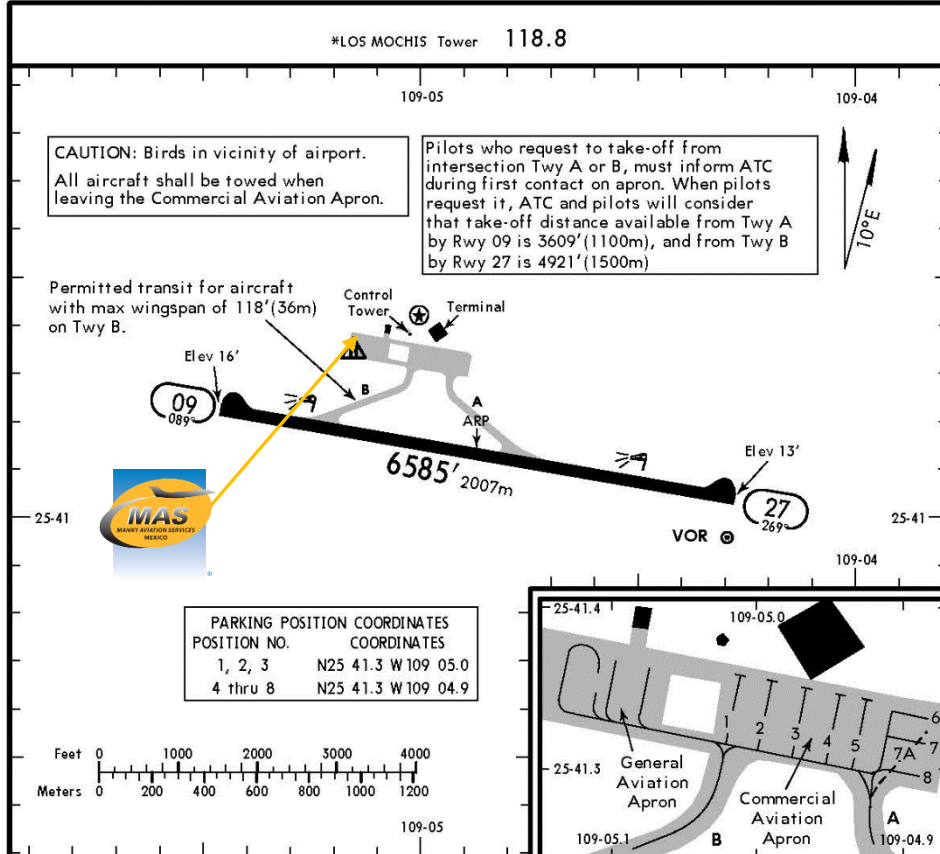

MMLM / LMM
VALLE DEL FUERTE INTERNATIONAL AIRPORT

MMLM/LMM

Apt Elev 16'
N25 41.1 W109 04.9

JEPPESEN

LOS MOCHIS, MEXICO

8 SEP 17 13-1 Eff 14 Sep

VALLE DEL FUERTE INTL

Address:

ADDITIONAL RUNWAY INFORMATION

RWY	HIRL REIL PAPI-L (angle 3.0°)	USABLE LENGTHS			WIDTH
		Threshold	Landing Beyond	Glide Slope	
09					148'
27					45m

TAKE-OFF & DEPARTURE PROCEDURE

FOR FILING AS ALTERNATE