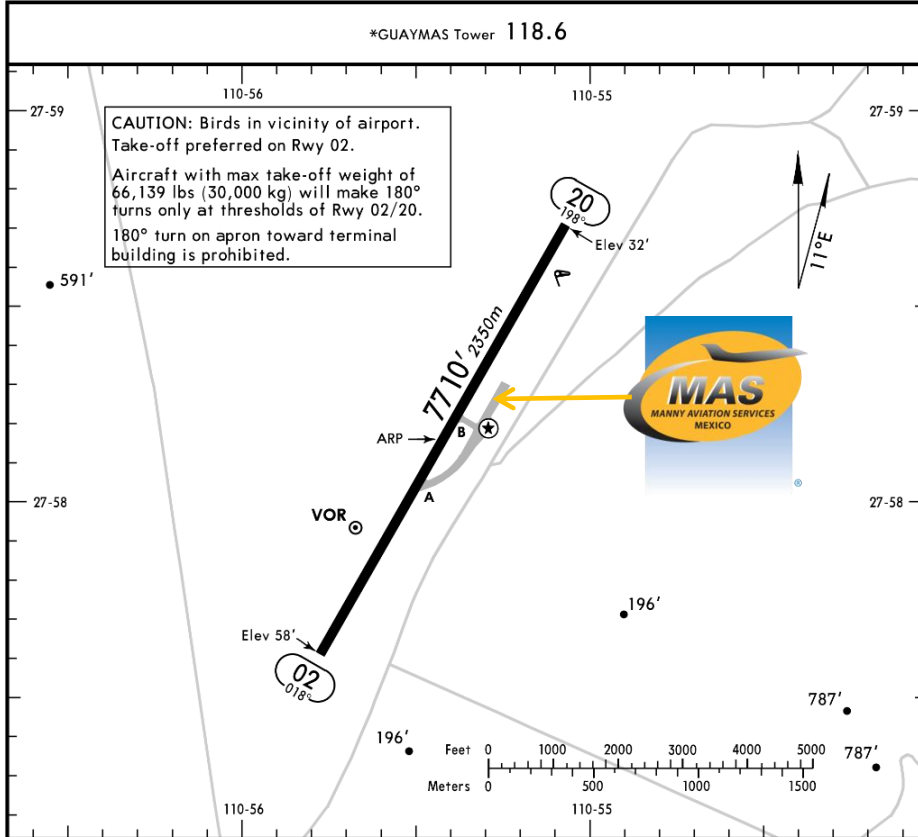

MMGM/GYM
GRAL. JOSE MARIA YANEZ INTERNATIONAL AIRPORT.

MMGM/GYM
Apt Elev 59'
N27 58.2 W110 55.4

JEPPESEN
18 JAN 13 (13-1)

GUAYMAS, MEXICO
GEN JOSE MARIA YANEZ INTL

Address:
Apartado Postal No. 309, Guaymas, Sonora
Telephone: +52 (722) 273 0981

Operational information:
Operational hours: 1400-0200UTC
Customs and immigration: Only on airport operational hours.
Fuel available: Avgas 100/130, Jet A1.
Fire Cat: IV

ADDITIONAL RUNWAY INFORMATION

RWY	USABLE LENGTHS	LANDING BEYOND	TAKE-OFF	WIDTH
02 20	PAPI-L (angle 3.0°)			148' 45m

TAKE-OFF

	Rwy 02	Rwy 20
	DAY	DAY
1 & 2 Eng	1000-2¾	VFR
3 & 4 Eng		

MMGM/GYM
GRAL. JOSE MARIA YANEZINTERNATIONAL AIRPORT.

Arrivals

1. Upon arrival the Crew must follow ATC's instructions to taxi into General Aviation Apron.
2. Crew and passengers' passports will be given to one of our agents.
3. Passengers will descend and walk into the General Aviation Terminal to follow Immigration and Customs' procedures; all bags, backpacks, handbags, briefcases, etc., must be taken inside the terminal to be checked by Customs Authorities, passengers must be with their luggage all the time.